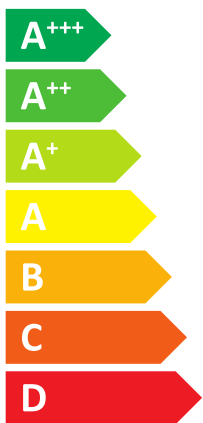

ENERG

енергия · ενεργεια

Logatherm

WSW 196I.2-16 T180 W

8738212036

Buderus

A+++

A+

WSW 196I.2-16 T180 W

Energy label components: boiler icon, radiator icon, A+++ label, tap icon with A+ label and XL.

Feature icons: solar panel (+), tank (+), control panel (+), boiler (+).

Energy scale chart showing levels A+++ to G. A radiator icon is shown above the scale, and an A+++ label is shown to the right.

Energy scale chart showing levels A+++ to G. A tap icon with XL is shown above the scale, and an A+ label is shown to the right.