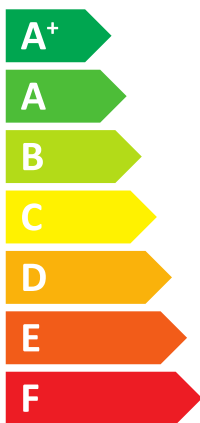

ENERG

енергия · ενεργεια

Logatherm

WSW 196I.2-16 T180 W

8738212036

Buderus

A+++

A+

WSW 196I.2-16 T180 W

Energy label components: boiler icon, radiator icon, A+++ label, tap icon with A+ label and XL.

Feature icons: solar panel (+), tank (+), control panel (+), boiler (+).

Energy scale chart showing levels A+++ to G. A radiator icon is shown above the scale, and an A+++ label is shown to the right.

Energy scale chart showing levels A+++ to G. A tap icon with XL is shown above the scale, and an A+ label is shown to the right.