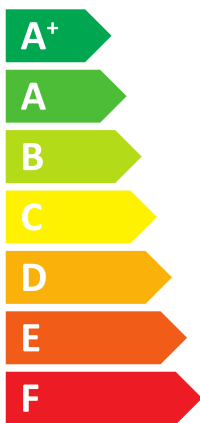

A+

41 dB

dB

- 11 kW
- 11 kW
- 11 kW