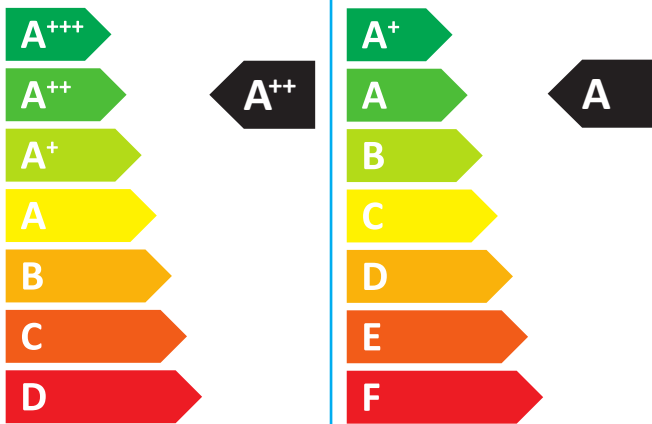

ENERG

енергия · ενεργεια

Logaplus

Logaplus M WLW176i-12 AR T180

7739623352

Buderus

40 dB

45 dB

- 12 kW
- 12 kW
- 12 kW