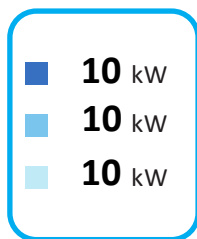

ENERG

енергия · ενεργεια

Buderus

Logaplust
Logaplust M WLW176i-10 AR T180
7739623351