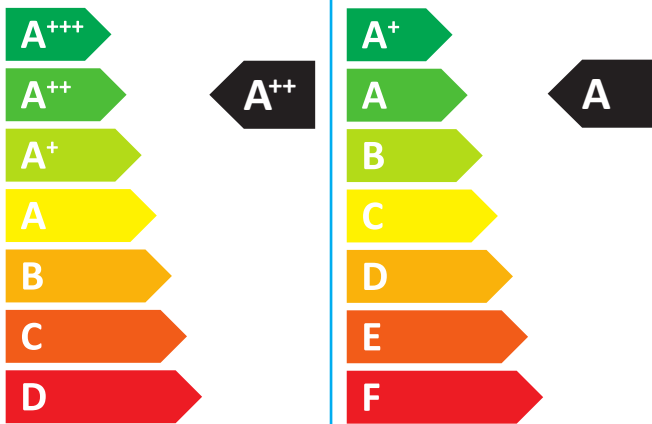

ENERG

енергия · ενεργεια

Buderus

Logaplust
Logaplust M WLW176i-10 AR T180
7739623351