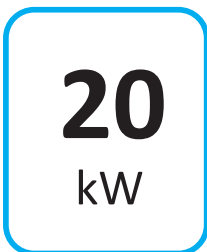

**ENERG**  
енергия · ενεργεια

**Buderus**

Logamax plus  
GB182i.2-20 KDW H  
7736902126

# ENERG

енергия · ενεργεια

**Buderus**

7736902126

Logamax plus

GB182I.2-20 KDW H

Logamax plus GB182i6721844666 (2021/11)

Energy efficiency icons: A radiator, a tap labeled 'XL', and a boiler. Two black arrow-shaped boxes containing the letter 'A' point to the radiator and tap icons.

Feature icons: A plus sign, a solar panel, a tank, a plus sign, a control panel with a hand icon, a plus sign, and a boiler. Each icon is followed by a square box: empty for the solar panel and tank, containing an 'X' for the control panel, and empty for the boiler.