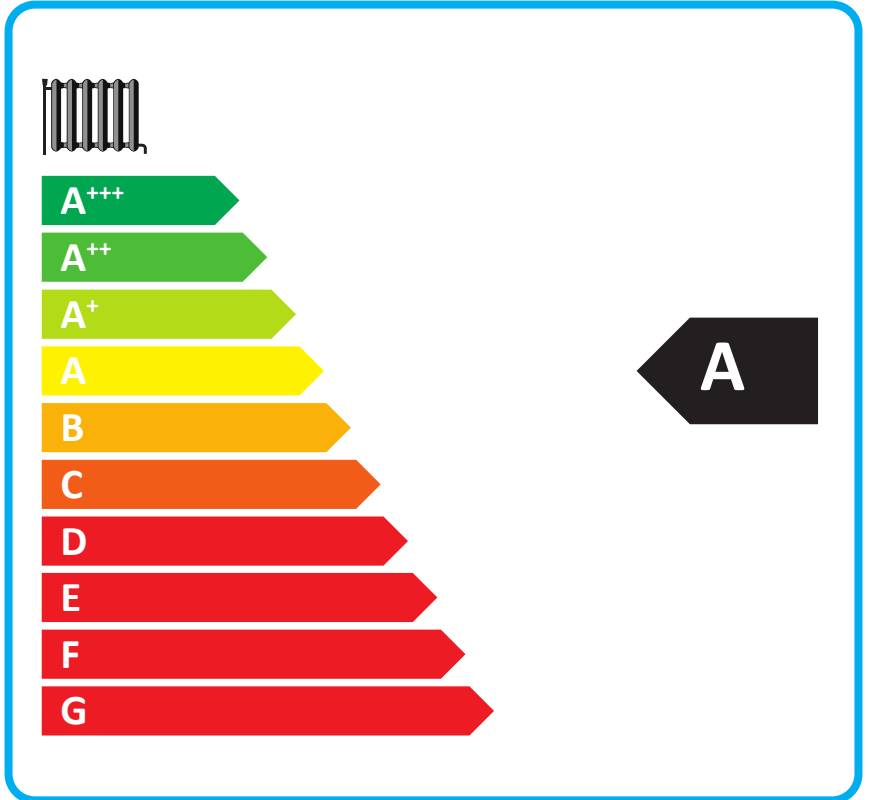

# ENERG

енергия · ενεργεια

**Buderus**

7736902126

Logamax plus

GB182I.2-20 KDW H

Logamax plus GB182i6721844666 (2021/11)

Energy efficiency icons: A radiator, a tap labeled 'XL', and a boiler. Two black arrow-shaped boxes containing the letter 'A' point to the radiator and the tap.

Additional features icons: a solar panel, a tank, a control panel with a hand icon, and a boiler. Each icon is accompanied by a blue plus sign and a square box. The control panel box contains a black 'X'.