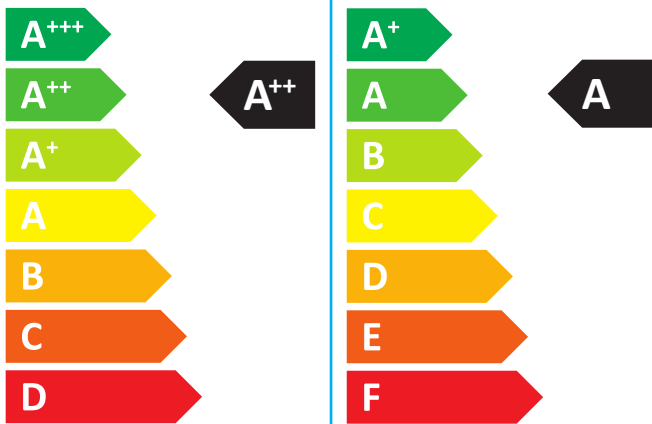

ENERG

енергия · ενεργεια

Logatherm

WLW196i.2-6 AR TS185 S+

7739618629

Buderus

ENERG
енергия · ενέργεια

Buderus

7739618629

Logatherm

WLW196i.2-6 AR TS185 S+

Energy label components: boiler icon, radiator icon, tap icon, and energy class labels A++ and A.

Feature icons: solar panel, hot water tank, control panel, and boiler, each with a plus sign and a checkbox.