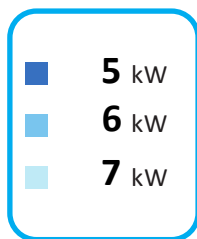

ENERG

енергия · ενεργεια

Logatherm

WLW196i.2-6 AR TS185 S+

7739618629

Buderus

ENERG
енергия · ενέργεια

Buderus

7739618629

Logatherm

WLW196i.2-6 AR TS185 S+

Energy label components: boiler icon, radiator icon, tap icon, and energy class labels A++ and A.

Feature icons: solar panel, hot water tank, control panel, and boiler, each with a plus sign and a checkbox.