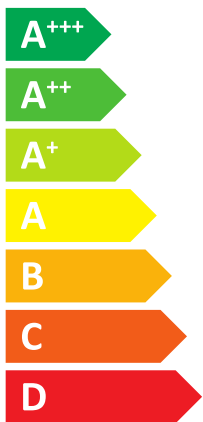

ENERG

енергия · ενεργεια

Logatherm

WLW196i.2-6 AR T190 S+

7739618627

Buderus

A++

A

WLW196i.2-6 AR T190 S+

Energy label components: boiler icon, radiator icon, tap icon, and energy class labels A++ and A.

Feature icons: solar panel, hot water tank, control panel, and boiler, each with a plus sign and a checkbox.