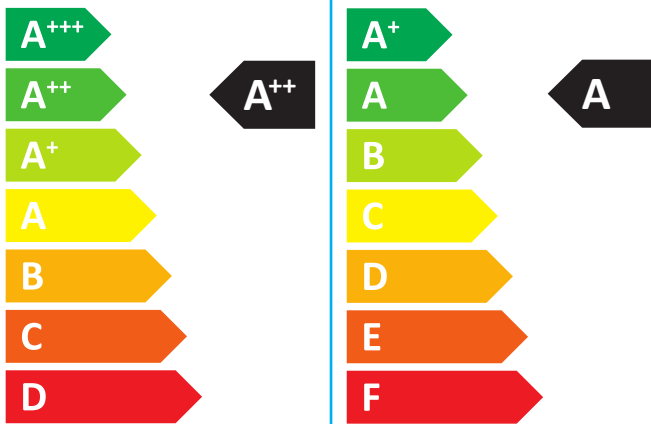

ENERG

енергия · ενεργεια

Logatherm

WLW196i-4 ARTS185

7739615459

Buderus

25 dB

47 dB

- 4 kW
- 4 kW
- 6 kW

ENERG

енергия · ενέργεια

Buderus

7739615459

Logatherm

WLW196i-4 ARTS185

Energy label components: boiler icon, radiator icon, tap icon, and energy class labels A⁺⁺ and A.

Energy efficiency scale from A⁺⁺⁺ to G. The A⁺⁺ label is selected.

Feature icons: solar panel, hot water tank, control panel, and boiler.

Energy efficiency scale from A⁺⁺⁺ to G. The A label is selected.