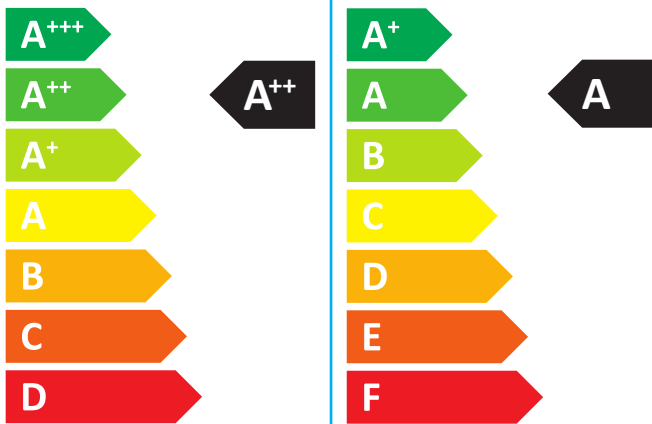

ENERG

енергия · ενεργεια

Logatherm

WLW186i-5 AR T180

7738602342

Buderus

37 dB

42 dB

- 5 kW
- 6 kW
- 6 kW

ENERG

енергия · ενέργεια

Buderus

7738602342

Logatherm

WLW186i-5 AR T180

Energy label components: boiler icon, radiator icon, A++ label, tap icon with XL, A label.

Feature icons:

- + Solar panel icon
- + Water tank icon
- + Control panel icon
- + Boiler icon

Feature status boxes: empty, empty, crossed out, empty.

Energy scale bar with radiator icon and A++ label. The scale ranges from A+++ (green) to G (red).

Energy scale bar with tap icon and A label. The scale ranges from A+++ (green) to G (red).