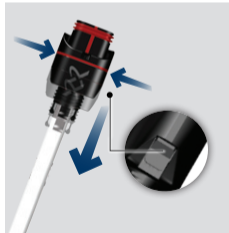

i

21

GRUNDFOS.COM/ALPHA2-MANUAL-DE

22

Product No		
25-XX (A)	3/4"	529921
25-XX (A)	1"	529922
32-XX	1"	509921
32-XX	1 1/4"	509922

Product No		
25-XX N	3/4"	529971
25-XX N	1"	529972
32-XX N	1 1/4"	509971

Product No		
25-XX (A)(N)	3/4"	519805
25-XX (A)(N)	1"	519806
32-XX (N)	1 1/4"	503539